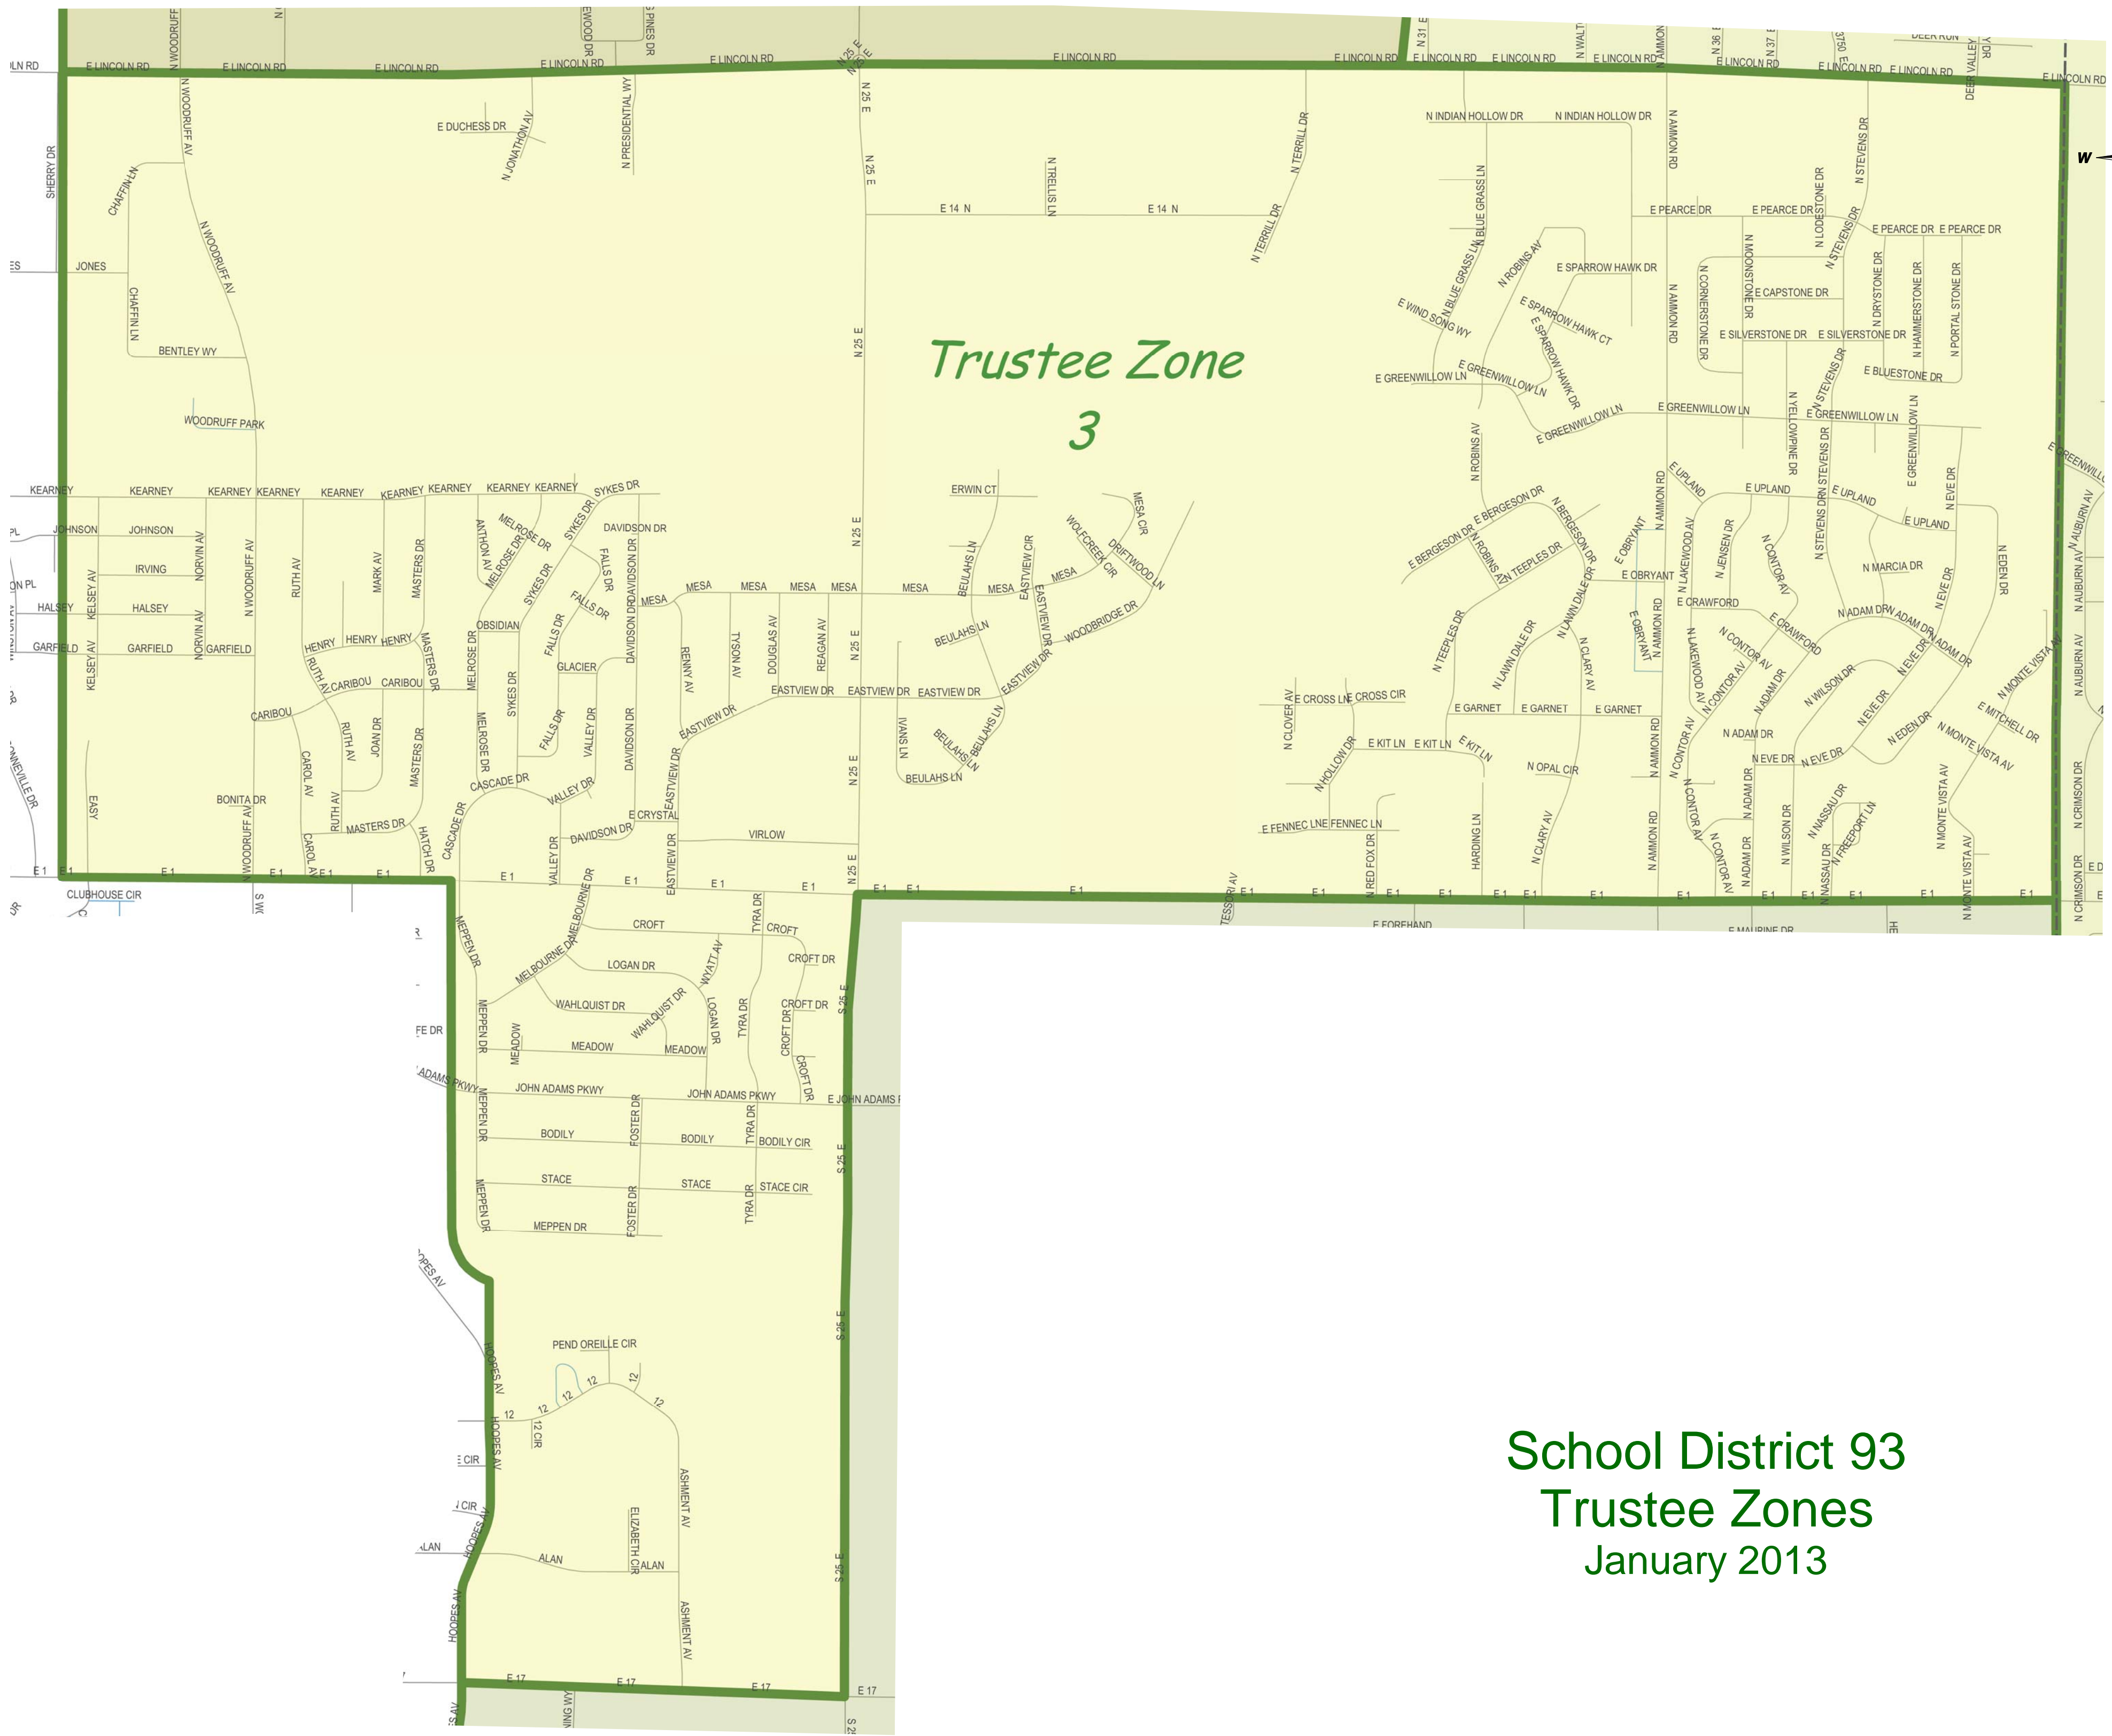

June 30, 2011

**BONNEVILLE SCHOOL DISTRICT #93
TRUSTEE ZONE NO. 3**

BEGINNING at the South $\frac{1}{4}$ corner of Section 14, Township 2 North, Range 38 East, Boise Meridian, thence

North to the North $\frac{1}{4}$ corner of said Section 14 and Lincoln Road, thence

West along said Lincoln Road approximately 2 $\frac{1}{2}$ miles to the West District Boundary, thence

South, then East, then South along said West District Boundary to 17th Street, thence leaving said West District Boundary

East along said 17th Street to Hitt Road, thence

North along said Hitt Road to 1st Street, thence

East along said 1st Street to said South $\frac{1}{4}$ corner of Section 14 and the **POINT OF BEGINNING.**

Trustee Zone
3

School District 93
Trustee Zones
January 2013